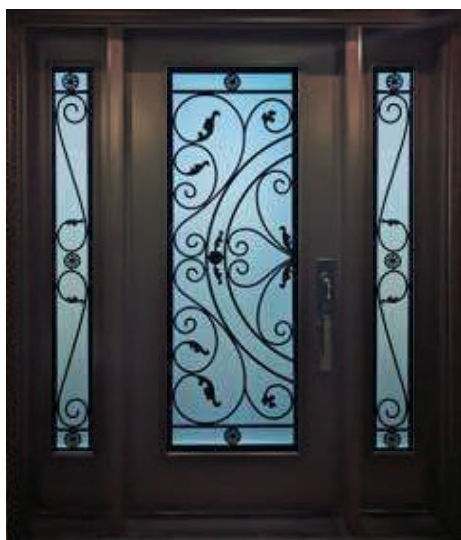

7X64

22X64

7X64