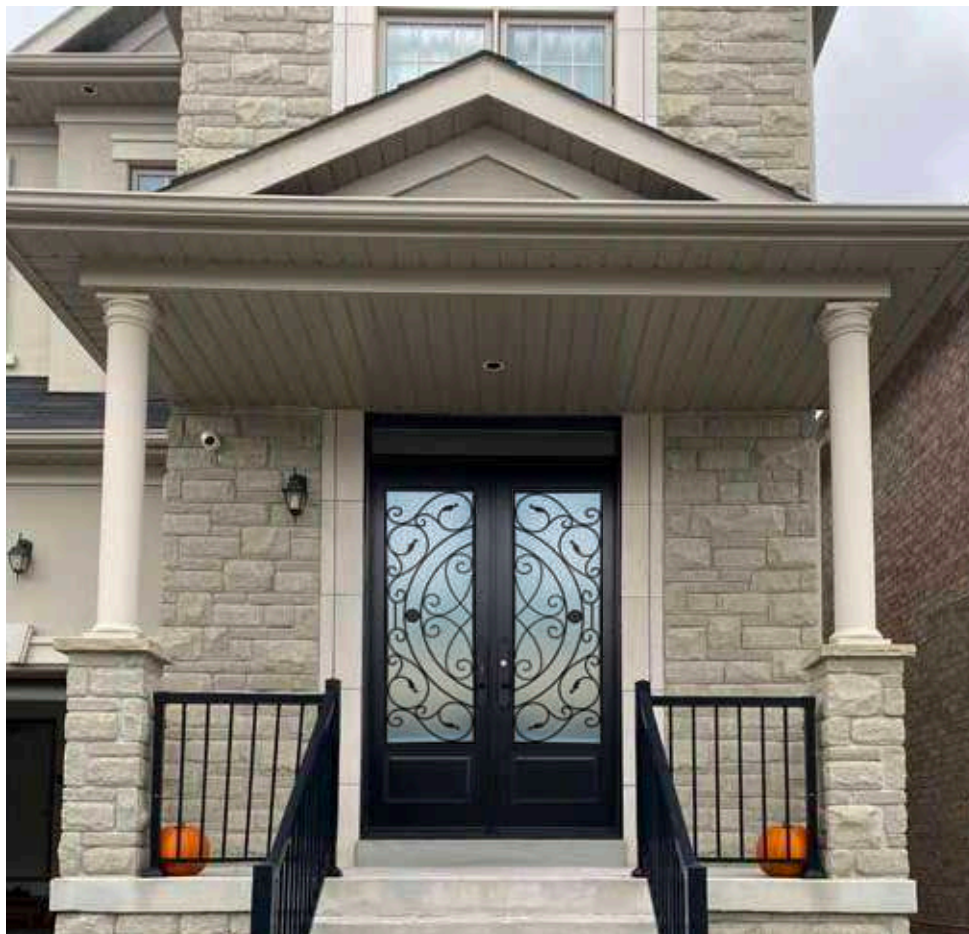

PRIVACY RATING

Least Obscure										Most Obscure									
1	2	3	4	5	6	7	8	9	10	1	2	3	4	5	6	7	8	9	10

WROUGHT IRON GLASS

W14 Palazzo *Sandblasted Backing Glass*

22X64

22X64