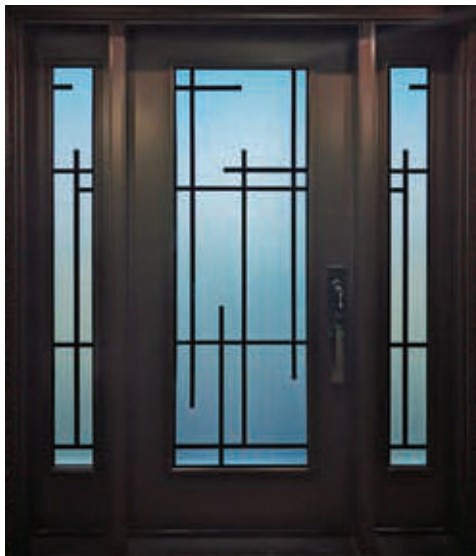

PRIVACY RATING

Least Obscure										Most Obscure									
1	2	3	4	5	6	7	8	9	10	11	12	13	14	15	16	17	18	19	20

WROUGHT IRON GLASS

W8 Millenia Sandblasted Backing Glass

Also Available in: 22X80

7X64   22X64   7X64