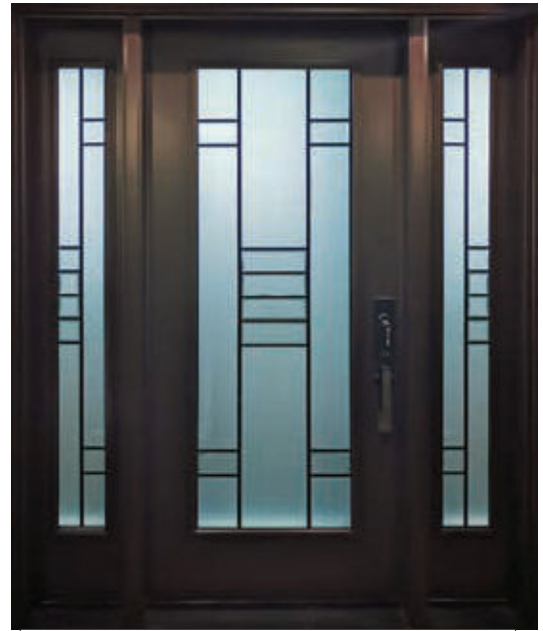

D12 Renaissance 004 22X64
Patina Caming

DECORATIVE GLASS

D20 Selene
Patina Caming

22X64
Also Available in: 7X64, 22X80

PRIVACY RATING

D21 Metis
Patina Caming

22X64, 7X64

PRIVACY RATING